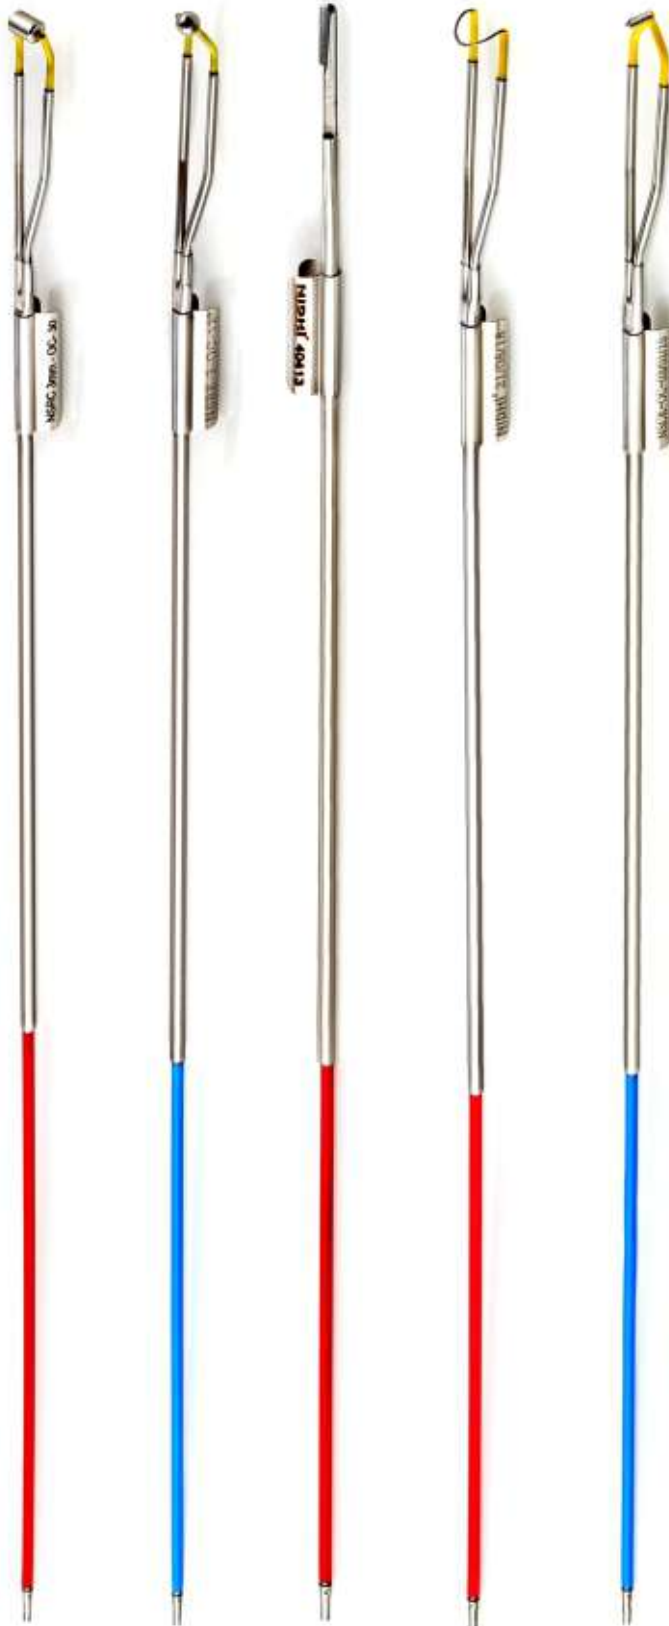

ACCESSORIES FOR RESECTOSCOPE

TURP LOOPS OLYMPUS COMPATIBLE

TURP LOOPS COMPATIBLE WITH OLYMPUS 12 DEGREE 24 FR SHEATH

Product Description	Code
Cutting Loop	NCL-12-24-OC
Collins Knife	NKK-12-24-OC
Ball Electrode 3 mm	NBE-3-12-24-OC
Ball Electrode 5 mm	NBE-5-12-24-OC
Roller Electrode 3 mm	NRE-3-12-24-OC
Roller Electrode 5 mm	NRE-5-12-24-OC
Grooved Roller Electrode 3 mm	NGRE-3-12-24-OC
Grooved Roller Electrode 5 mm	NGRE-5-12-24-OC

TURP LOOPS COMPATIBLE WITH OLYMPUS 30 DEGREE 24 FR SHEATH

Product Description	Code
Cutting Loop	NCL-30-24-OC
Collins Knife	NKK-30-24-OC
Cold Knife	NCK-30-24-OC
Ball Electrode 3 mm	NBE-3-30-24-OC
Ball Electrode 5 mm	NBE-5-30-24-OC
Roller Electrode 3 mm	NRE-3-30-24-OC
Roller Electrode 5 mm	NRE-5-30-24-OC
Grooved Roller Electrode 3 mm	NGRE-3-30-24-OC
Grooved Roller Electrode 5 mm	NGRE-5-30-24-OC

TURP LOOPS OLYMPUS COMPATIBLE

TURP LOOPS COMPATIBLE WITH OLYMPUS 12 DEGREE 24 FR SHEATH

Product Description	Code
Small Cutting Loop	NSCL-BP-12-24-OC
Medium Cutting Loop	NMCL-BP-12-24-OC
Large Cutting Loop	NLCL-BP-12-24-OC
Small Angled Loop	NSAL-BP-12-24-OC
Medium Angled Loop	NMAL-BP-12-24-OC
Needle Loop	NNL-BP-12-24-OC
Button Electrode	NBU-BP-12-24-OC

TURP LOOPS COMPATIBLE WITH OLYMPUS 30 DEGREE 24 FR SHEATH

Product Description	Code
Small Cutting Loop	NSCL-BP-30-24-OC
Medium Cutting Loop	NMCL-BP-30-24-OC
Large Cutting Loop	NLCL-BP-30-24-OC
Small Angled Loop	NSAL-BP-30-24-OC
Medium Angled Loop	NMAL-BP-30-24-OC
Needle Loop	NNL-BP-30-24-OC
Button Electrode	NBU-BP-30-24-OC