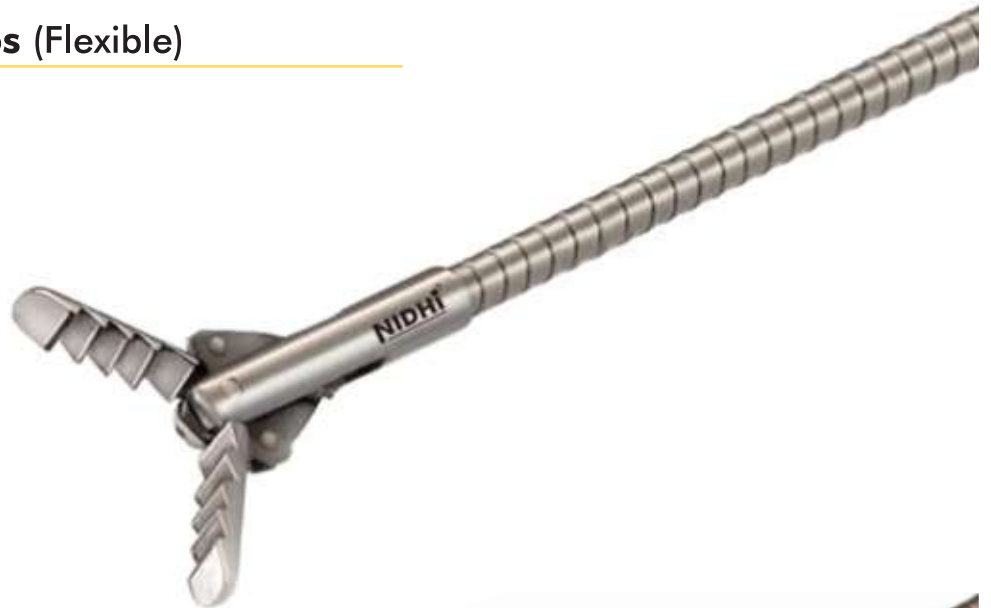

ACCESSORIES FOR CYSTOSCOPE

Stent Removing Forceps (Flexible)

5FR 450MM

7FR 450MM

NMS-STR-5FR

NMS-STR-7FR